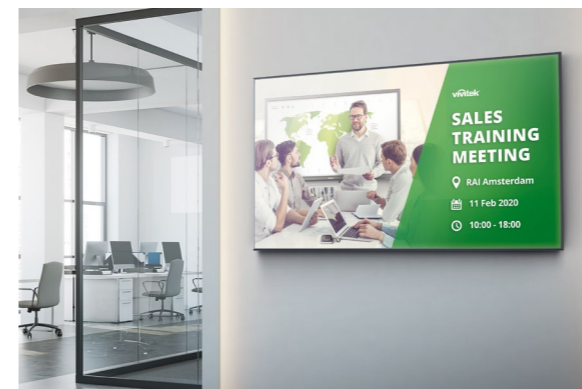

NovoDisplay is a unique and innovative solution that combines a 4K-UHD panel display, Wireless Collaboration and Digital Signage into a single unit. It enables collaboration between all the participants and allows them to share concepts and contribute to the discussion. The NovoDisplay flat panel can be also turned into a Digital Signage display when not actively used in a meeting. Deliver any public communications and incorporate them into a signage playlist. Maximize the use of the screen for different surroundings, like an office, a hotel, a museum or a trade show. The device makes it easy to communicate before, during and after the meetings!

Digital Signage

Digitize your messaging and transform your business.

The need for businesses to communicate clearly, effectively and on a timely basis is crucial for continued success in the marketplace. The message needs to stand out among the multitude of other communications we're being overloaded with every day from multiple sources. This is the reason why so many organizations have adopted digital signage technology. NovoDS Digital Signage Solution is perfect for creating dynamic visual displays for any corporate or public spaces.

HOTEL INDUSTRY

Digital signage located in reception areas can display a cheerful 'Welcome' message and images that greet visitors with your brand identity.

RETAIL

Retailers can apply digital signage to highlight products and offers. Restaurants can display the menu of the day.