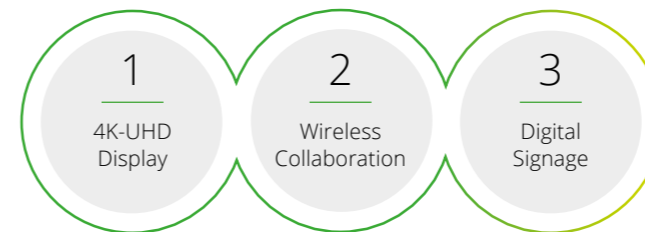

NovoDisplay is a unique and innovative solution that combines a 4K-UHD panel display, Wireless Collaboration and Digital Signage into a single unit. It enables collaboration between all the participants and allows them to share concepts and contribute to the discussion. The NovoDisplay flat panel can be also turned into a Digital Signage display when not actively used in a meeting. Deliver any public communications and incorporate them into a signage playlist. Maximize the use of the screen for different surroundings, like an office, a hotel, a museum or a trade show. The device makes it easy to communicate before, during and after the meetings!

Ideal for huddle rooms

- Designed for meeting rooms and signage applications
- Easy to install
- Seamless transition between collaboration and signage modes

NovoDisplay DK Series

Usage	Huddle spaces - Combining Wireless Collaboration and Digital Signage
Panel Technology	IPS Panel, Backlit LED
Resolution	4K-UHD (3840 x 2160)
Touch Technology	NA
BYOD	Windows, macOS, Ubuntu, iOS, Android, Chromebook
Optional LauncherPlus	Yes
Available Size	43": DK430 55": DK550 65": DK650 75": DK750