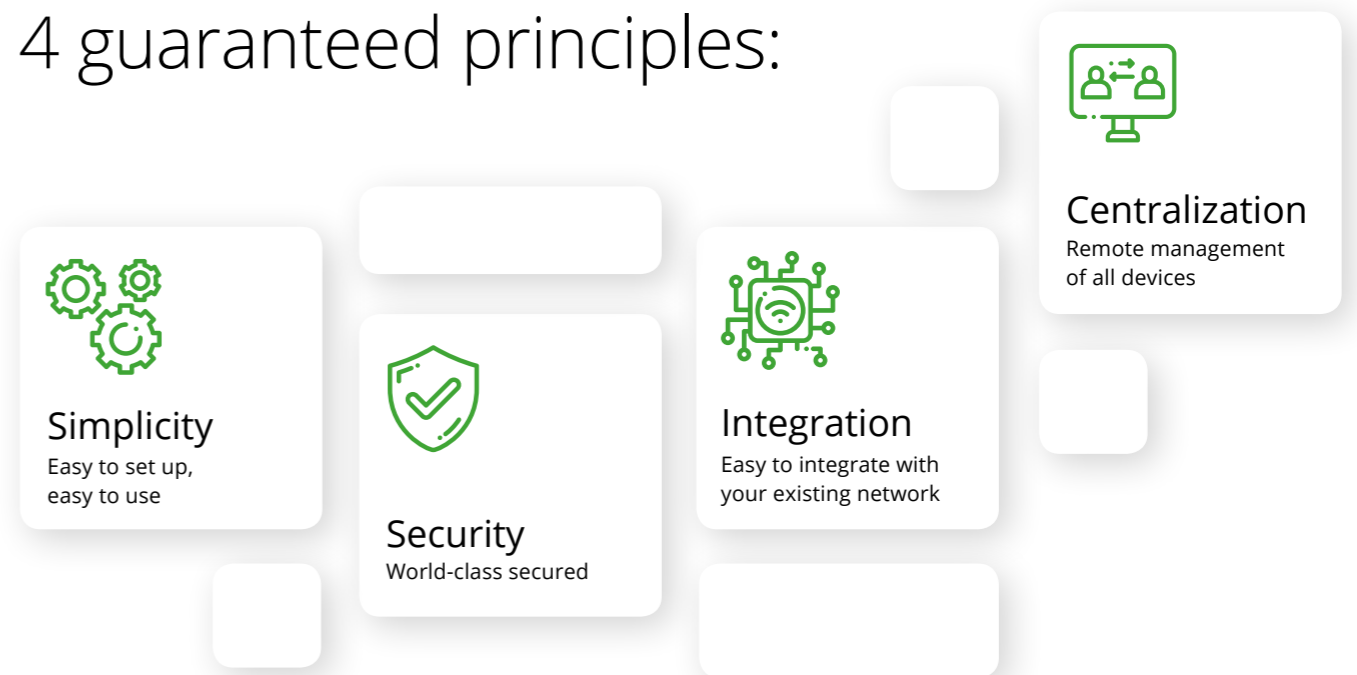

Novo Ecosystem Simple.Guaranteed.

Novo Ecosystem

In today's fast-paced world, information and ideas need to be shared effortlessly and decisions must be made quickly. With NovoConnect wireless presentation Ecosystem that works everywhere, it has never been easier. Share your screen, present the content to a wider audience and collaborate with your team at the same time. Make your meeting more dynamic and enhance interaction! Novo Ecosystem is designed

for large format display devices to effortlessly combine Wireless Collaboration and Digital Signage functionalities. It is a comprehensive product line dedicated for any type of visual communication – be it a meeting, digital signage or both! Perfect for business or education, the Novo Ecosystem is a flexible and scalable solution that will wow you with its convenience and ease of use. Simple. Guaranteed.

Vivitek Novo Ecosystem is designed to deliver Wireless Collaboration & Digital Signage based on 4 guaranteed principles:

Add-On Device NovoConnect	All-In-One Solution	NovoConnect Launcher	Add-On Device NovoDS
For those who already have a screen or a projector and wish to upgrade. Extend your visual display in any room for wireless presentation and effective collaboration.	Enjoy a full range of display devices with integrated wireless collaboration and digital signage functionality.	Use the Plug-and-Play Launcher for guest and team members to instantly connect to the NovoConnect unit from a laptop.	An easy-to-use digital signage solution for sharing and managing content on any connected screen. It delivers public announcements and is suitable for business, educational and public institutions of any kind.