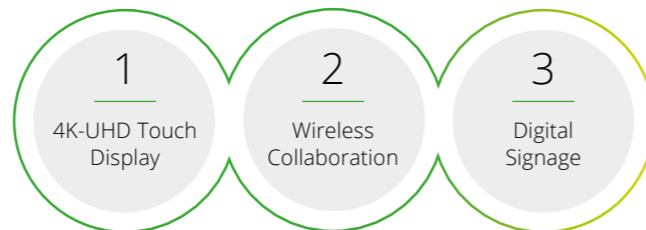

- **Web Browser**: Integrated internet browser to access worldwide resources.
- **NT Live Screen**: Real-time duplication of the screen to other NovoTouch displays in the virtual Hub - ideal for meetings or groups that need to be split across separate spaces.
- **NT LiveReceiver**: Real-time duplication of the screen to other NovoTouch displays in the virtual Hub - ideal for meetings or groups that need to be split across separate spaces.
- **NT Minutes**: Save everything on the screen as a video clip.
- **NovoConnect**: Allows to show your screen wirelessly on a larger screen.
- **Office**: Compatible with productivity tools, reads documents from Microsoft Office applications, PDF and many others.
- **Digital Signage Solution**: Seamlessly turn the screen into a company message /announcement board (e.g. welcome screen with WiFi guest code or the employee activities board).
- **Notes**: Write on your screen. Take notes or highlight things in real-time. Save and re-use your notes.
- **Finder**: Manage your files with ease. Copy and paste files from internal memory to a USB flash drive or vice versa.
- **Google Drive**: Quick access to Cloud - use and save files from Google Drive.

Usage	Ideal for Education with Preview Function	Ideal for Corporate with High Security Encryption AES256
Panel Technology	IPS Panel, Backlit LED	
Resolution	4K-UHD (3840 x 2160)	
Touch Technology	Infrared Touch	
BYOD	Windows, macOS, iOS, Android, Chromebook	Windows, macOS, Ubuntu, iOS, Android, Chromebook
Optional LauncherPlus	NA	Yes
Available Size	65": EK650i 75": EK750i 86": EK860i	65": LK6530i 75": LK7530i 86": LK8630i 98": LK9820i