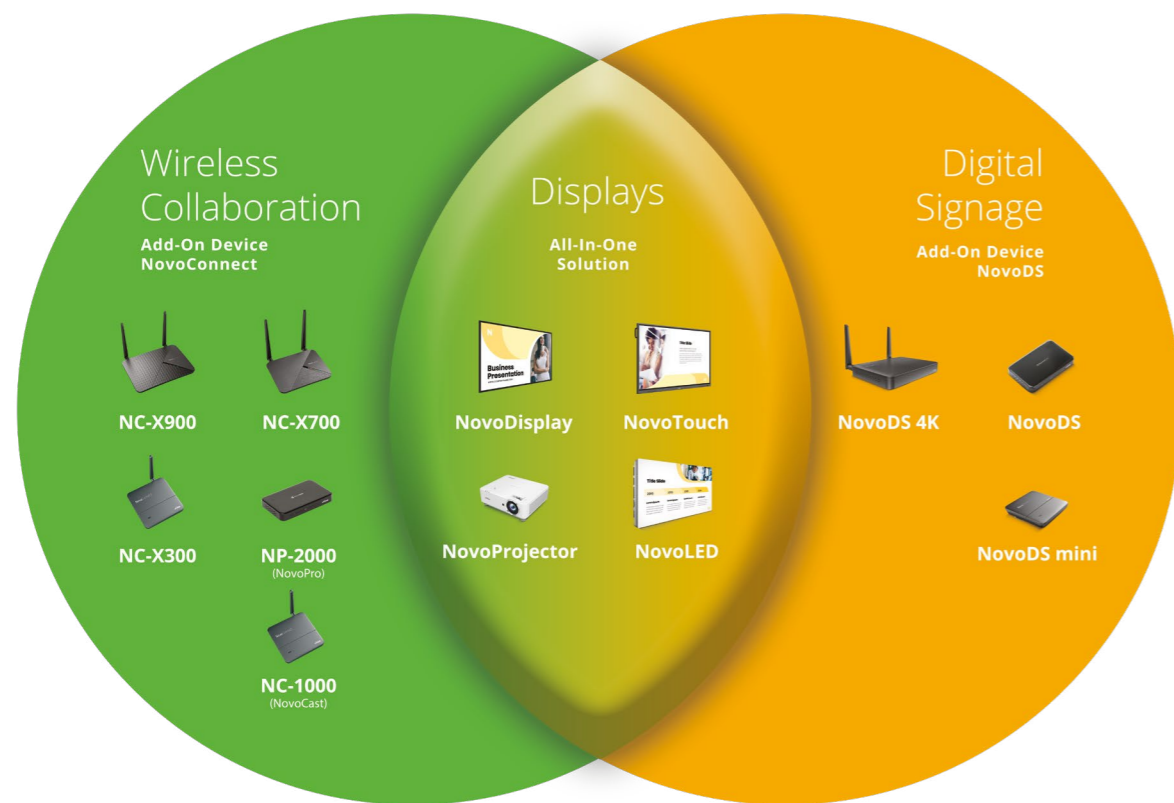

Novo Ecosystem Simple.Guaranteed.

Novo Ecosystem