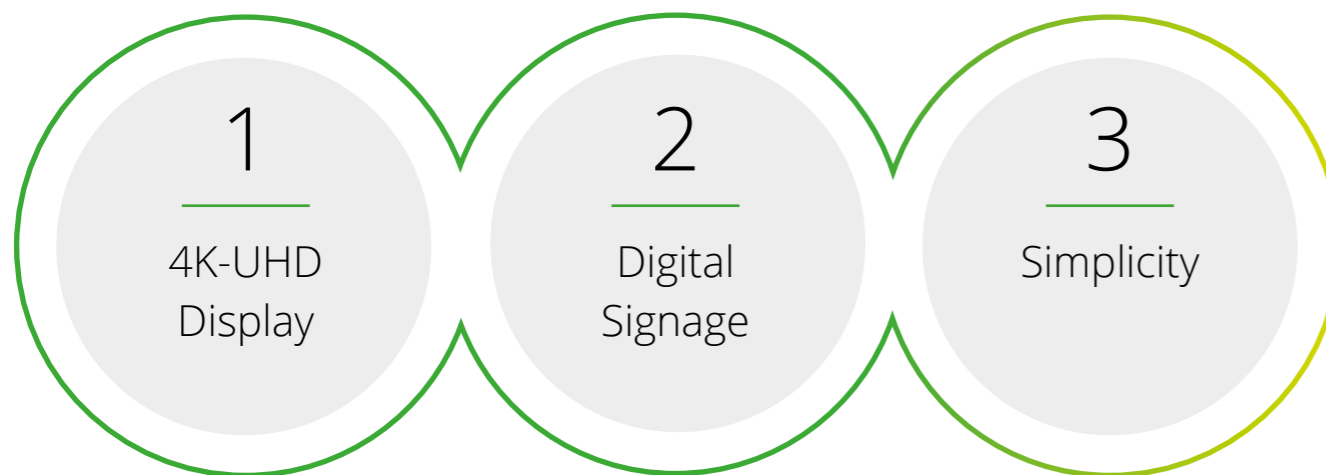

DK430	 DK550	 DK650	 DK750
Panel Size	43"	55"	65"	75"
Panel Technology	IPS Panel, Backlit LED			
Resolution	4K-UHD (3840 x 2160)			
Application	Design for Digital Signage and supports Wireless Collaboration			
Playlist Design	Grid & Flexible Layout & Optional Featured Templates on the Cloud			
Network Connectivity	WiFi: 802.11ac, Enhanced External Antenna; RJ45 Ethernet: 1Gps			
Speaker	5W x2	5W x2	8W x2	15W x2
Dimensions (mm)	970 x 559 x 85	1,244 x 714 x 70	1,477 x 852 x 80	1,715 x 993 x 93